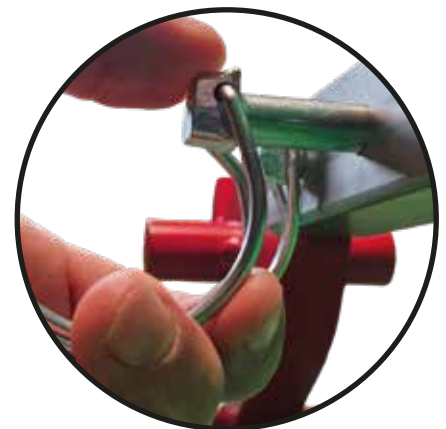

Hercules Flex

The ultimate manhole cover tool for efficient handling of manhole covers

Hercules Flex allows you to handle both locked and stubborn covers. Additionally, Hercules Flex serves as an efficient and ergonomically vibration-free lifting rod, making it a versatile solution for any need.

Hercules hook Ulefos 20

Code	HKU20
Weight	Kg 1,5
Hook width	mm 20

Hercules Grating Claw

Code	HT10
Weight	Kg 2,5
Width	mm 20

Hercules Crowbar Spear

Code	SHO3125
Weight	Kg 1
Width	mm 30

Accessories

Hercules Wheels

The Hercules wheel enhances the ergonomics and maneuverability of manhole covers, facilitating ease of use and movement.

Hercules Wheels

Code	H010
Weight	Kg 2,4

Hercules Flex Shockless Crowbar & Cover Lifter