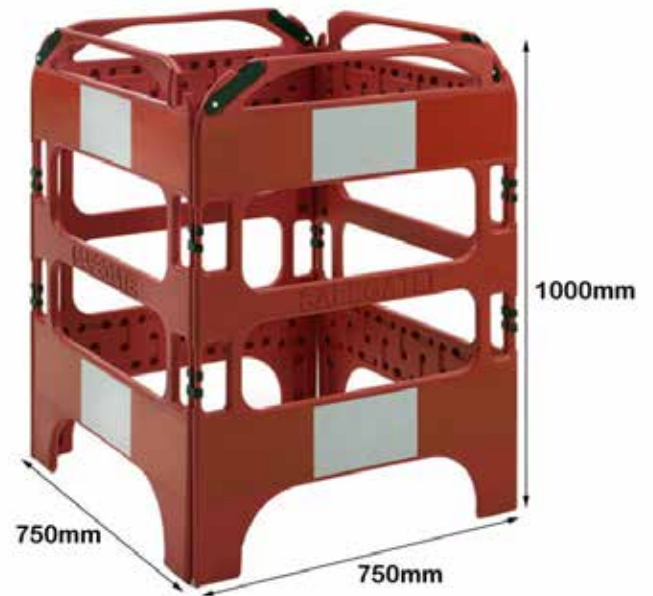

CareFence

Secure Your Workspace with CareFence: The Versatile Safety Barrier

our versatile safety barrier for securing workspaces. With its practical design, quick setup, and flexible configurations, CareFence ensures safety and peace of mind on the job.

CareFence	
Code	A061
Weight	Kg 8
Dimension	cm 73 x 100
Extended Length	cm 280